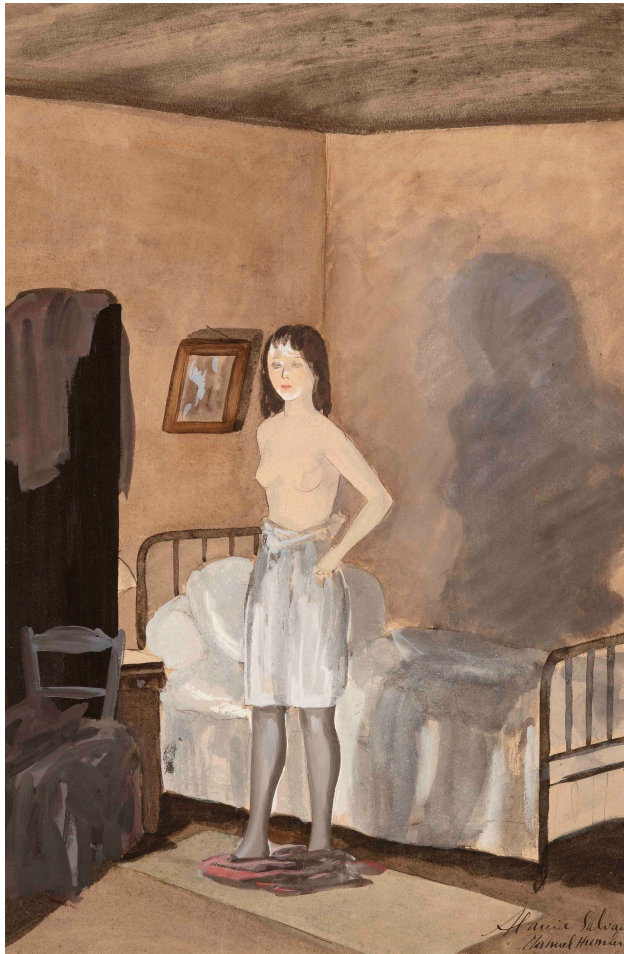

# COLNAGHI

Est. 1760

**Manuel Humbert**

(Barcelona 1890 - 1975)

*Interior*

gouache

45 x 29 cm.;

17 3/4 x 11 3/8 in.

signed and dedicated in the lower right

corner: *Al amic Salvador / Manuel Humbert*